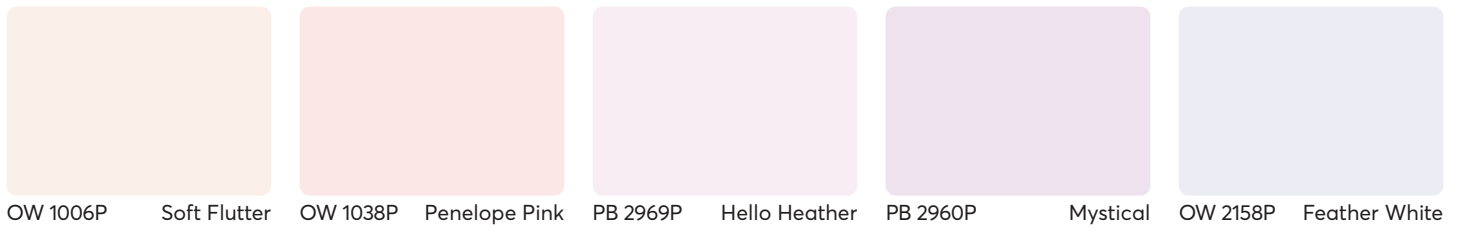

OW 1006P Soft Flutter OW 1038P Penelope Pink PB 2969P Hello Heather PB 2960P Mystical OW 2158P Feather White

N 3173P Plaster White R 2380P Beauty Cream PRO 0346 PB 1439P Soft Melody PB 2927P Nuptial Knot